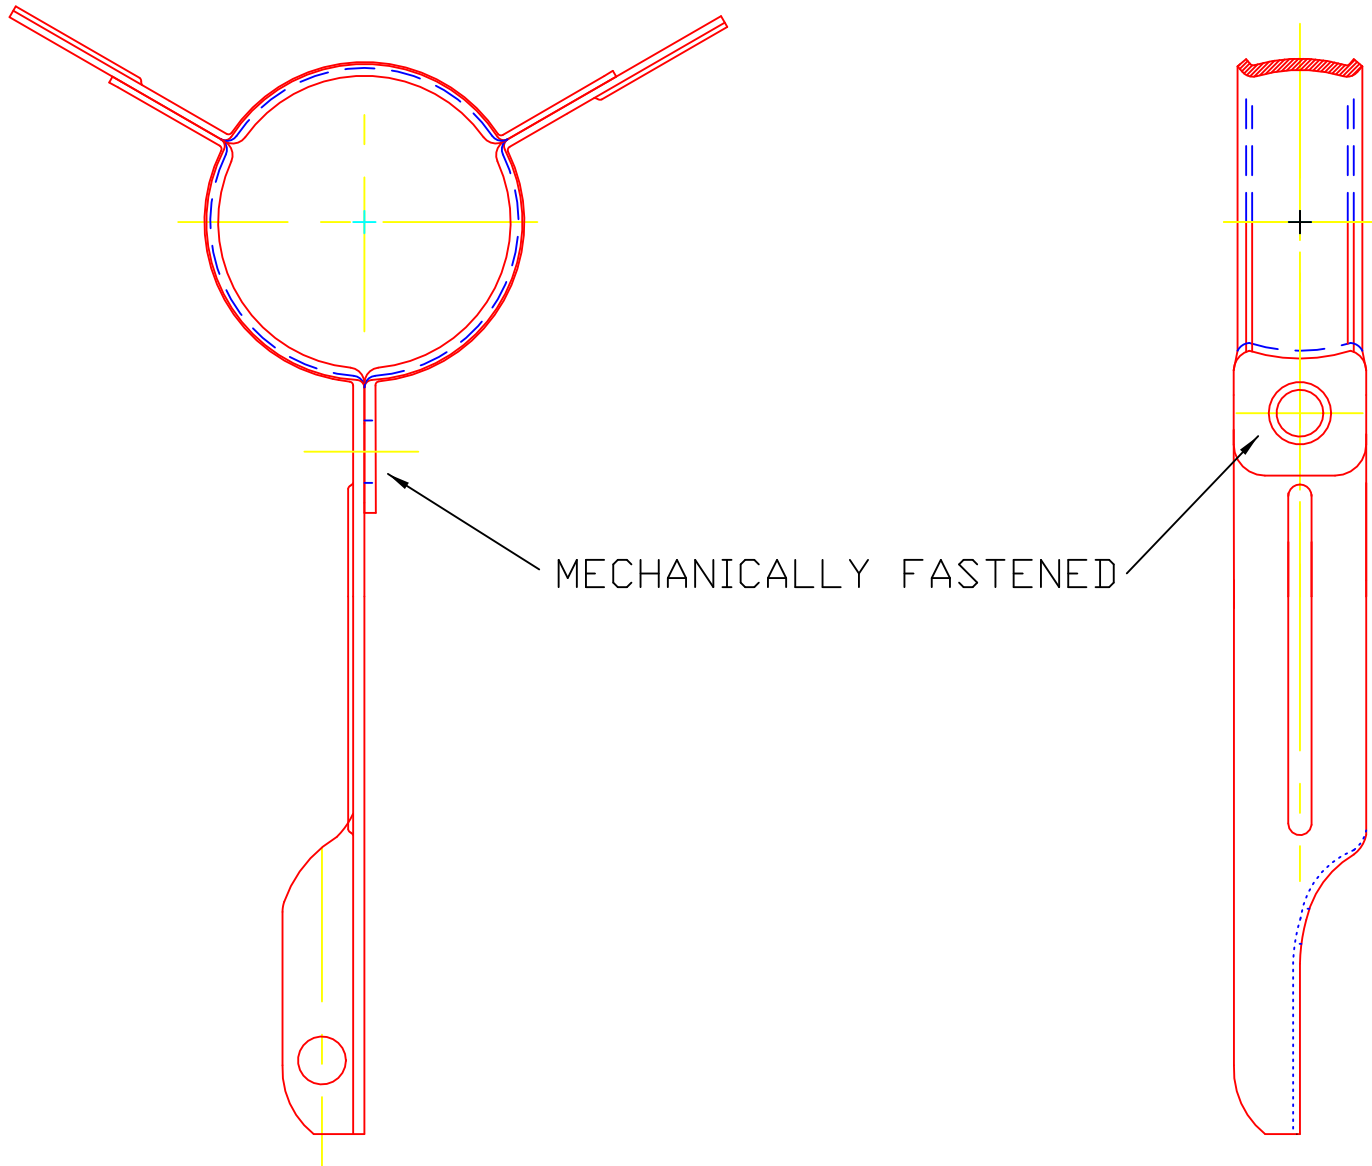

NOTE: SOCKET SIZE
TO FIT FAFNIR BALL BEARING
RCSM SERIES OR EQUIVALENT

Triangle Mfg Co.
"TG" Style Tri-Arm Example