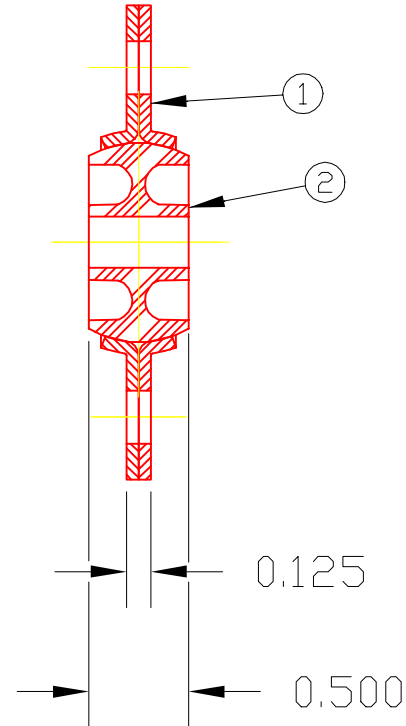

CKN4

NOTE: SHIPPED AS UNASSEMBLED COMPONENT PARTS

2	N4	BRG. BALL	1
1	1701	BRACKET	2
DET	PART NUMBER	DESCRIPTION	AMT

TRIANGLE MANUFACTURING CO.  
OSHKOSH, WI.

NAME CENTER FLANGE BRG.  
USED IN CK-SERIES

LUB.	
PLATING	GALV
MATERIAL	SEE DETAILS
ALL DIMS ±.02 UNLESS SPECIFIED	

DATE	5-29-68	PART NO.	CKN4
DRAWN	SP		
CHECKED	SP		
SCALE	1 / 1		

CHANGE LEVEL	
B	04-17-02