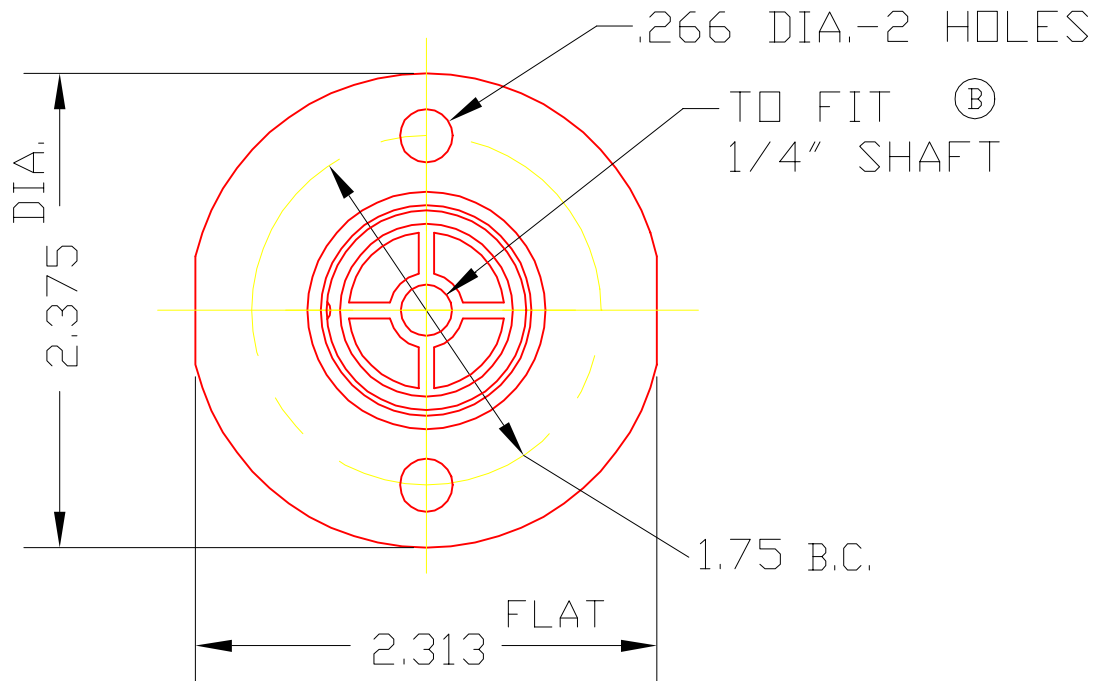

CKN4

NOTE: SHIPPED AS UNASSEMBLED COMPONENT PARTS

2	N4	BRG. BALL	1
1	1701	BRACKET	2
DET	PART NUMBER	DESCRIPTION	AMT

TRIANGLE MANUFACTURING CO.  
OSHKOSH, WI.

NAME CENTER FLANGE BRG.  
USED IN CK-SERIES

LUB.	
PLATING	GALV
MATERIAL	SEE DETAILS
ALL DIMS ±.02 UNLESS SPECIFIED	

DATE	5-29-68	PART NO.	CKN4
DRAWN	SP		
CHECKED	SP		
SCALE	1 / 1		

CHANGE LEVEL	
B	04-17-02