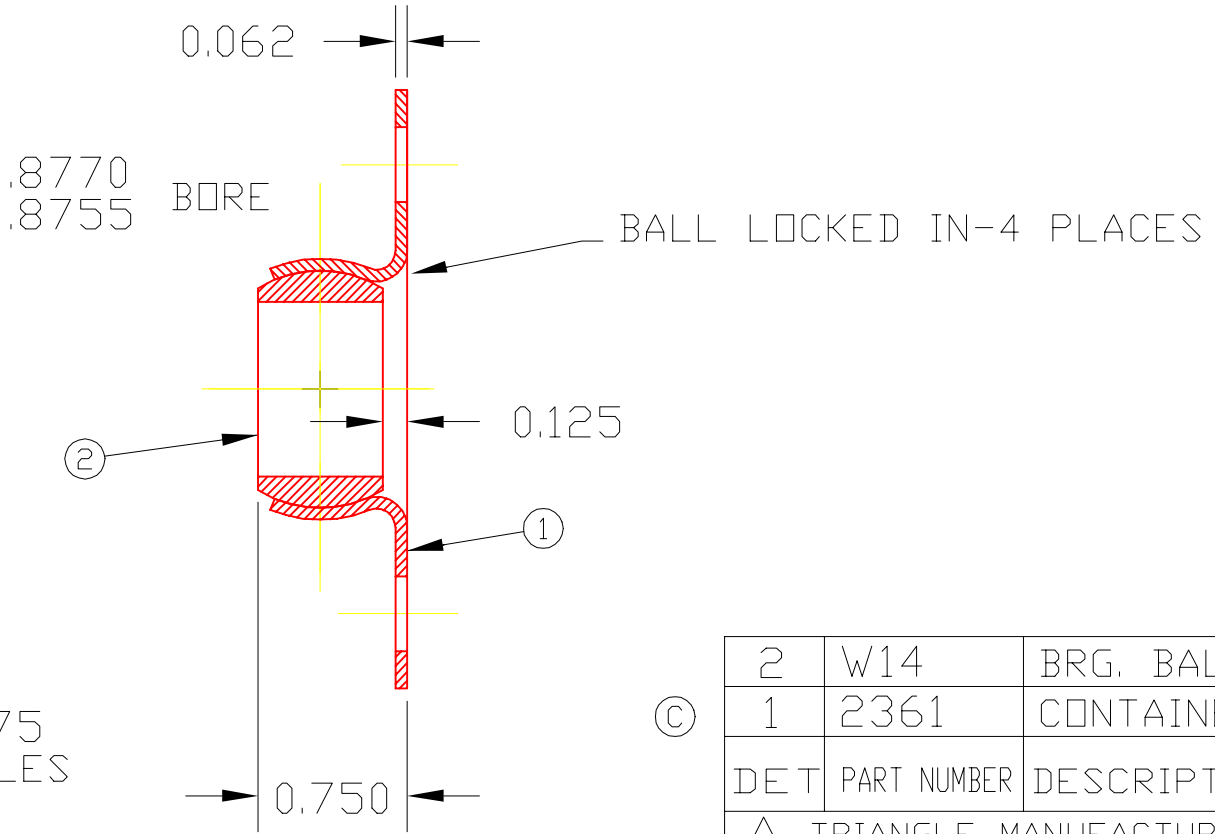

FLW14

©

2	W14	BRG. BALL	1
1	2361	CONTAINER	1
DET	PART NUMBER	DESCRIPTION	AMT

△ TRIANGLE MANUFACTURING CO.
OSHKOSH, WI.

NAME FLANGE PILLOW BLOCK

USED IN FL-SERIES

DATE	6-13-80	PART NO.	FLW14
DRAWN	SP		
CHECKED	SP		
SCALE	1 / 1		

FIT	////
PLATING	GALV
MATERIAL	SEE DETAILS
ALL DIMS. ±.020 UNLESS OTHERWISE SPECIFIED	

CHANGE LEVEL	
C	05-03-99