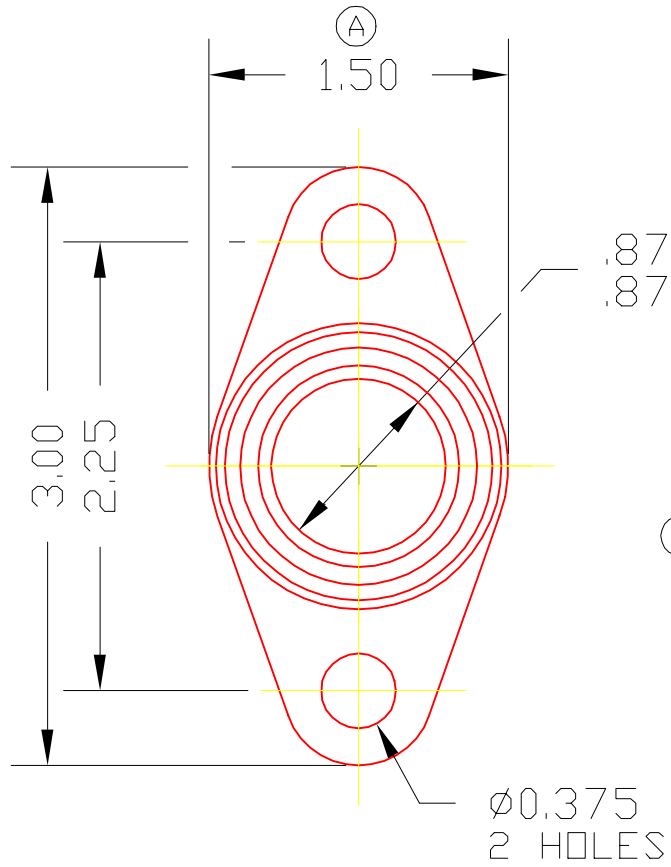

FLW14

©

2	W14	BRG. BALL	1
1	2361	CONTAINER	1
DET	PART NUMBER	DESCRIPTION	AMT

△ TRIANGLE MANUFACTURING CO.
OSHKOSH, WI.

NAME FLANGE PILLOW BLOCK

USED IN FL-SERIES

DATE	6-13-80	PART NO.	FLW14
DRAWN	SP		
CHECKED	SP		
SCALE	1 / 1		

FIT	////
PLATING	GALV
MATERIAL	SEE DETAILS
ALL DIMS. ±.020 UNLESS OTHERWISE SPECIFIED	

CHANGE LEVEL	
C	05-03-99