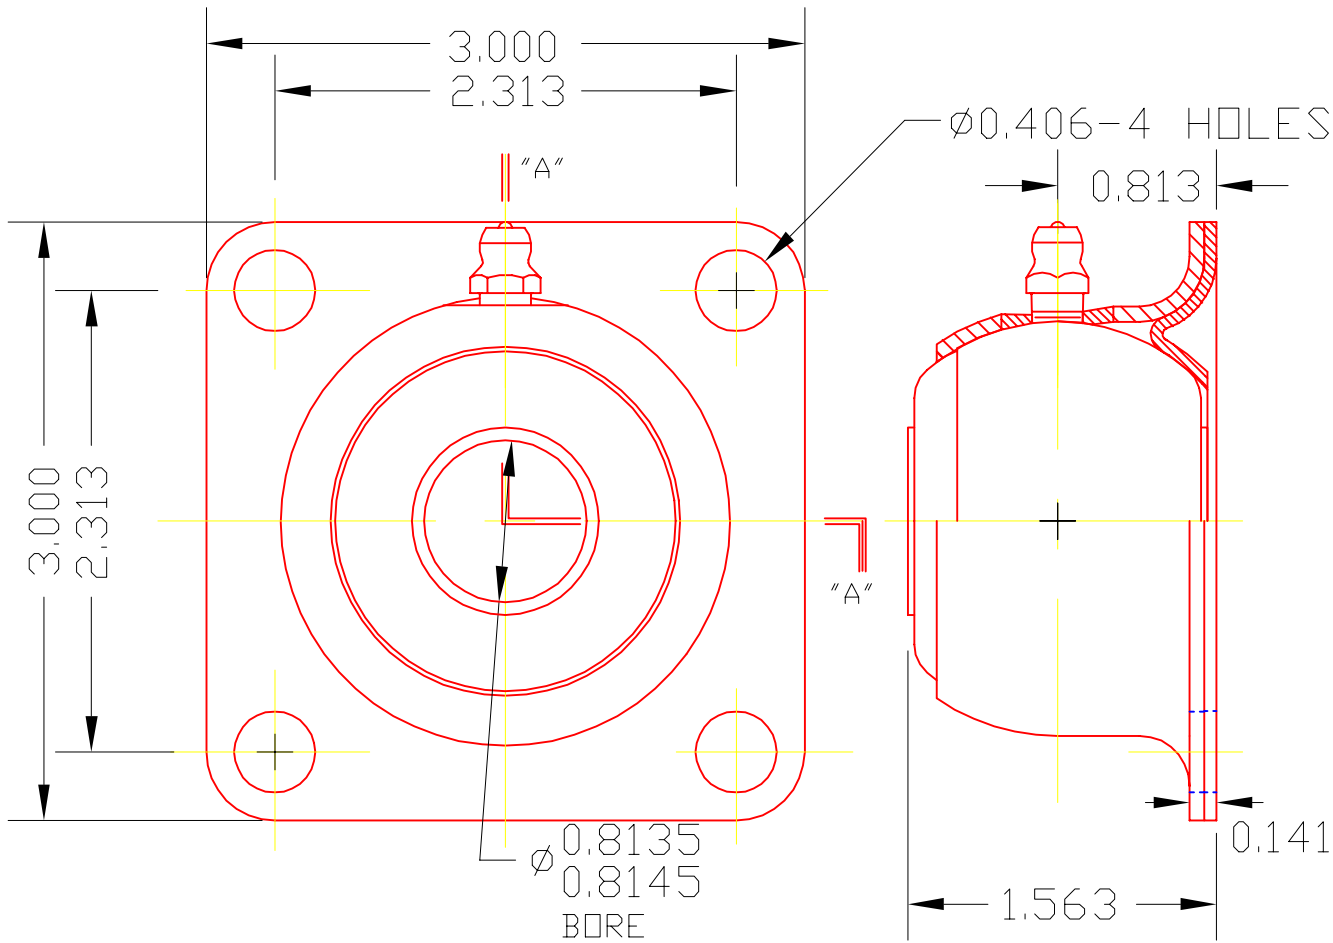

FEE13G

3	E13G	BALL ASS'Y	1
2	1051	BASE	1
1	1050	CONTAINER	1

DET	PART NUMBER	DESCRIPTION	AMT
-----	-------------	-------------	-----

△ TRIANGLE MANUFACTURING CO.
OSHKOSH, WI.

NAME4 BOLT SIDE FLANGE BRG

USED IN FE MTG.

DATE 3-1-60 PART NO.

DRAWN BW-88

CHECKED SP

SCALE 1 / 1

FEE13G

LUB NONE

PLATING GALV.

MATERIAL SEE DETAILS