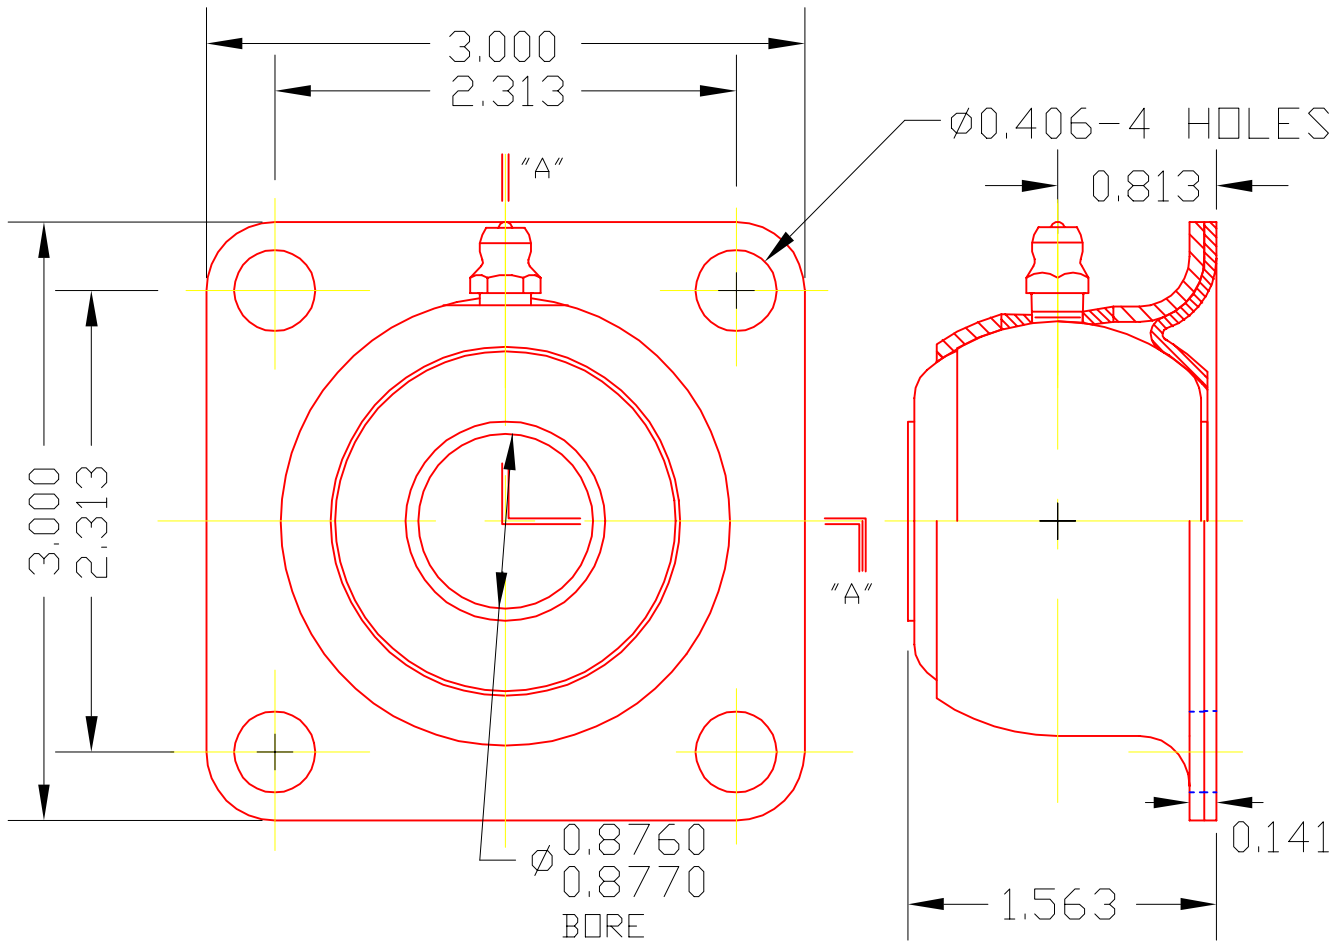

FEE14G

3	E14G	BALL ASS'Y	1
2	1051	BASE	1
1	1050	CONTAINER	1

DET	PART NUMBER	DESCRIPTION	AMT
-----	-------------	-------------	-----

△ TRIANGLE MANUFACTURING CO.
OSHKOSH, WI.

NAME4 BOLT SIDE FLANGE BRG

USED IN FE MTG.

DATE 3-1-60 PART NO.

DRAWN BW-88

CHECKED SP

SCALE 1 / 1

FEE14G

LUB NONE

PLATING GALV.

MATERIAL SEE DETAILS