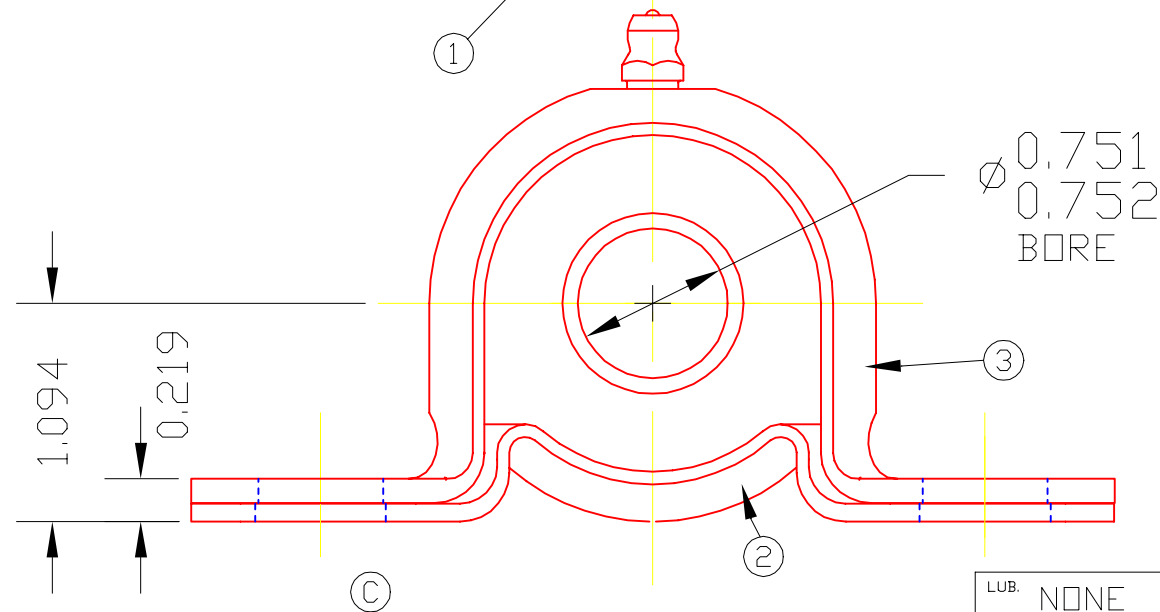

BJE12G

NAME STAMP: TRIANGLE MFG. CO
 OSHKOSH WI.
 BJ-MTG
 MADE IN U.S.A.

2 SLOTS
 0.391 WIDE X 0.594 LONG (E)

SLOTS IN BASE & CONTAINER MAY
 HAVE SLIGHT MISALIGNMENT IN THE
 LONG DIRECTION. (D)

3	E12G	BALL ASS'Y	1
2	1048	STRAP	1
1	1047	BASE	1

DET	PART NUMBER	DESCRIPTION	AMT
-----	-------------	-------------	-----

A TRIANGLE MANUFACTURING CO.
 OSHKOSH, WI.

NAME PILLOW BLOCK ASS'Y

USED IN BJ SERIES

DATE 7-8-64 PART NO.

DRAWN BW-88

CHECKED SP

SCALE 1 / 1

BJE12G

CHANGE LEVEL
E 06-10-03

LUB.	NONE
PLATING	GALV.
MATERIAL	SEE DETAILS
ALL DIMS.	±.020 UNLESS OTHERWISE SPECIFIED