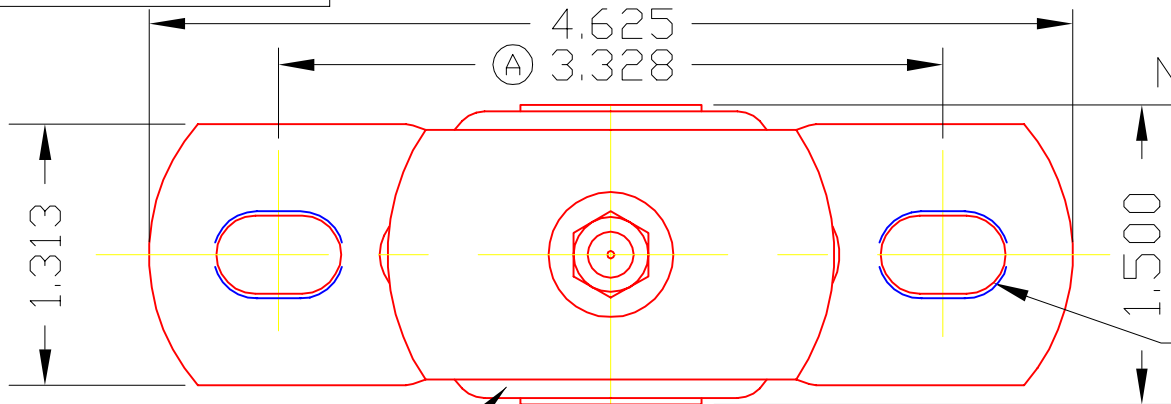

BJE12G

NAME STAMP: TRIANGLE MFG. CO
 OSHKOSH WI.
 BJ-MTG
 MADE IN U.S.A.

2 SLOTS
 0.391 WIDE X 0.594 LONG (E)

SLOTS IN BASE & CONTAINER MAY
 HAVE SLIGHT MISALIGNMENT IN THE
 LONG DIRECTION. (D)

3	E12G	BALL ASS'Y	1
2	1048	STRAP	1
1	1047	BASE	1

DET	PART NUMBER	DESCRIPTION	AMT
-----	-------------	-------------	-----

A TRIANGLE MANUFACTURING CO.
 OSHKOSH, WI.

NAME PILLOW BLOCK ASS'Y

USED IN BJ SERIES

DATE 7-8-64 PART NO.

DRAWN BW-88

CHECKED SP

SCALE 1 / 1