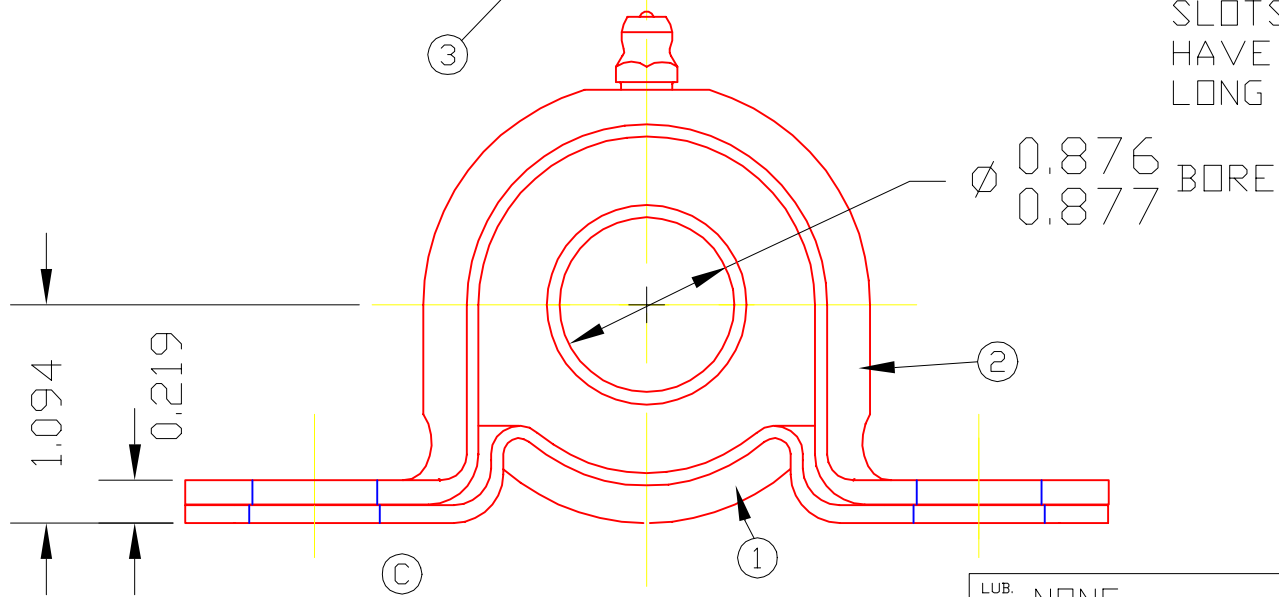

BJE14G

2 SLOTS
0.391 WIDE X 0.594 LONG (E)

SLOTS IN BASE & CONTAINER MAY
HAVE SLIGHT MISALIGNMENT IN THE
LONG DIRECTION. (D)

3	E14G	BALL ASS'Y	1
2	1048	STRAP	1
1	1047	BASE	1

DET	PART NUMBER	DESCRIPTION	AMT
-----	-------------	-------------	-----

A TRIANGLE MANUFACTURING CO.
OSHKOSH, WI.

NAME PILLOW BLOCK ASS'Y

USED IN BJ SERIES

DATE 2-22-65	PART NO.
--------------	----------

DRAWN BW-88

CHECKED SP

SCALE 1 / 1

BJE14G

CHANGE LEVEL
E 06-10-03

LUB.	NONE
PLATING	GALV.
MATERIAL	SEE DETAILS
ALL DIMS. ±.020 UNLESS OTHERWISE SPECIFIED	