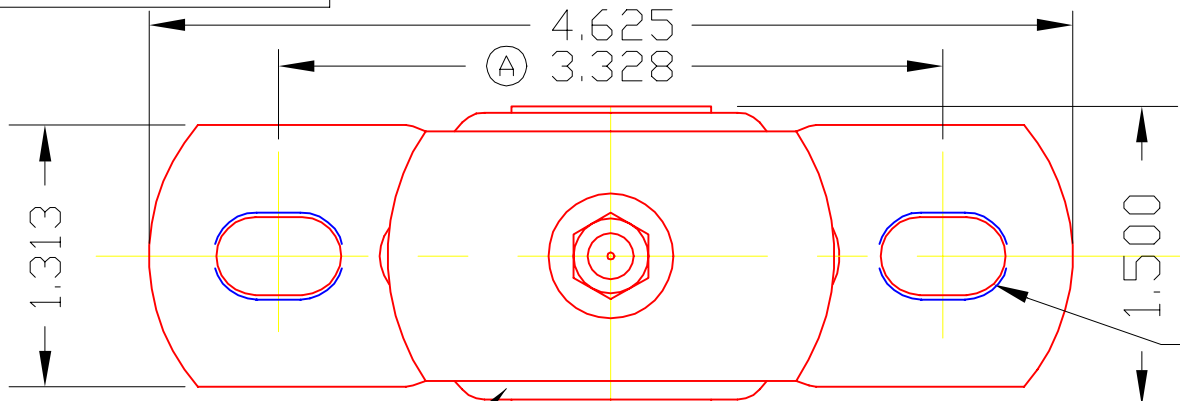

BJE14G

2 SLOTS
0.391 WIDE X 0.594 LONG (E)

SLOTS IN BASE & CONTAINER MAY
HAVE SLIGHT MISALIGNMENT IN THE
LONG DIRECTION. (D)

3	E14G	BALL ASS'Y	1
2	1048	STRAP	1
1	1047	BASE	1

DET	PART NUMBER	DESCRIPTION	AMT
-----	-------------	-------------	-----

A TRIANGLE MANUFACTURING CO.
OSHKOSH, WI.

NAME PILLOW BLOCK ASS'Y

USED IN BJ SERIES

DATE 2-22-65	PART NO.
--------------	----------

DRAWN BW-88

CHECKED SP

SCALE 1 / 1

BJE14G