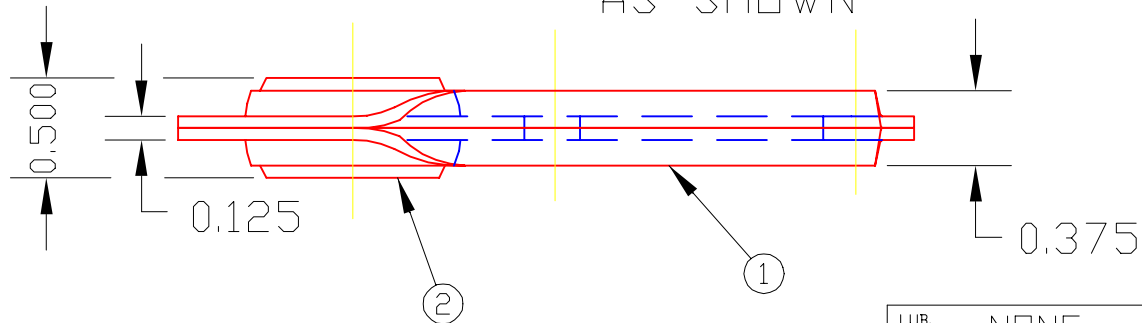

CDN10

2	N10	BRG. BALL	1
1	2470	FLANGE	2
DET	PART NUMBER	DESCRIPTION	AMT

TRIANGLE MANUFACTURING CO.  
OSHKOSH, WI.

NAME ROD END BRG. ASS'Y

USED IN CD SERIES

DATE 9-11-62

PART NO.

DRAWN BW-88

CHECKED SP

SCALE 1 / 1

CDN10

LUB. NONE

PLATING GALV.

MATERIAL SEE DET.

ALL DIMS.  $\pm 0.020$  UNLESS OTHERWISE SPECIFIED

CHANGE LEVEL	
E	12-15-97