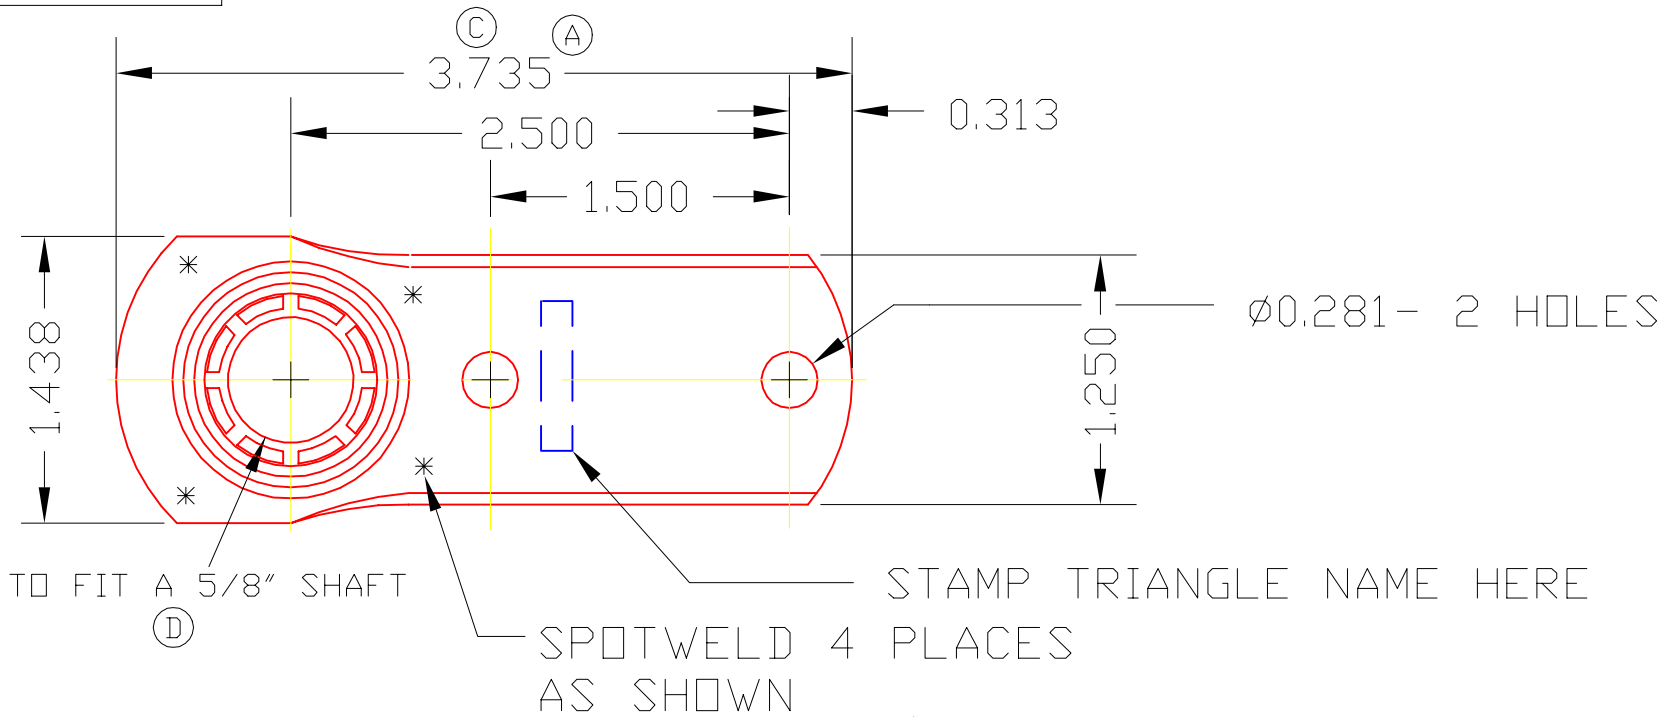

CDN10

2	N10	BRG. BALL	1
1	2470	FLANGE	2
DET	PART NUMBER	DESCRIPTION	AMT

TRIANGLE MANUFACTURING CO.  
OSHKOSH, WI.

NAME ROD END BRG. ASS'Y

USED IN CD SERIES

DATE 9-11-62

PART NO.

DRAWN BW-88

CHECKED SP

SCALE 1 / 1

CDN10

LUB. NONE

PLATING GALV.

MATERIAL SEE DET.

ALL DIMS.  $\pm 0.020$  UNLESS OTHERWISE SPECIFIED

CHANGE LEVEL	
E	12-15-97