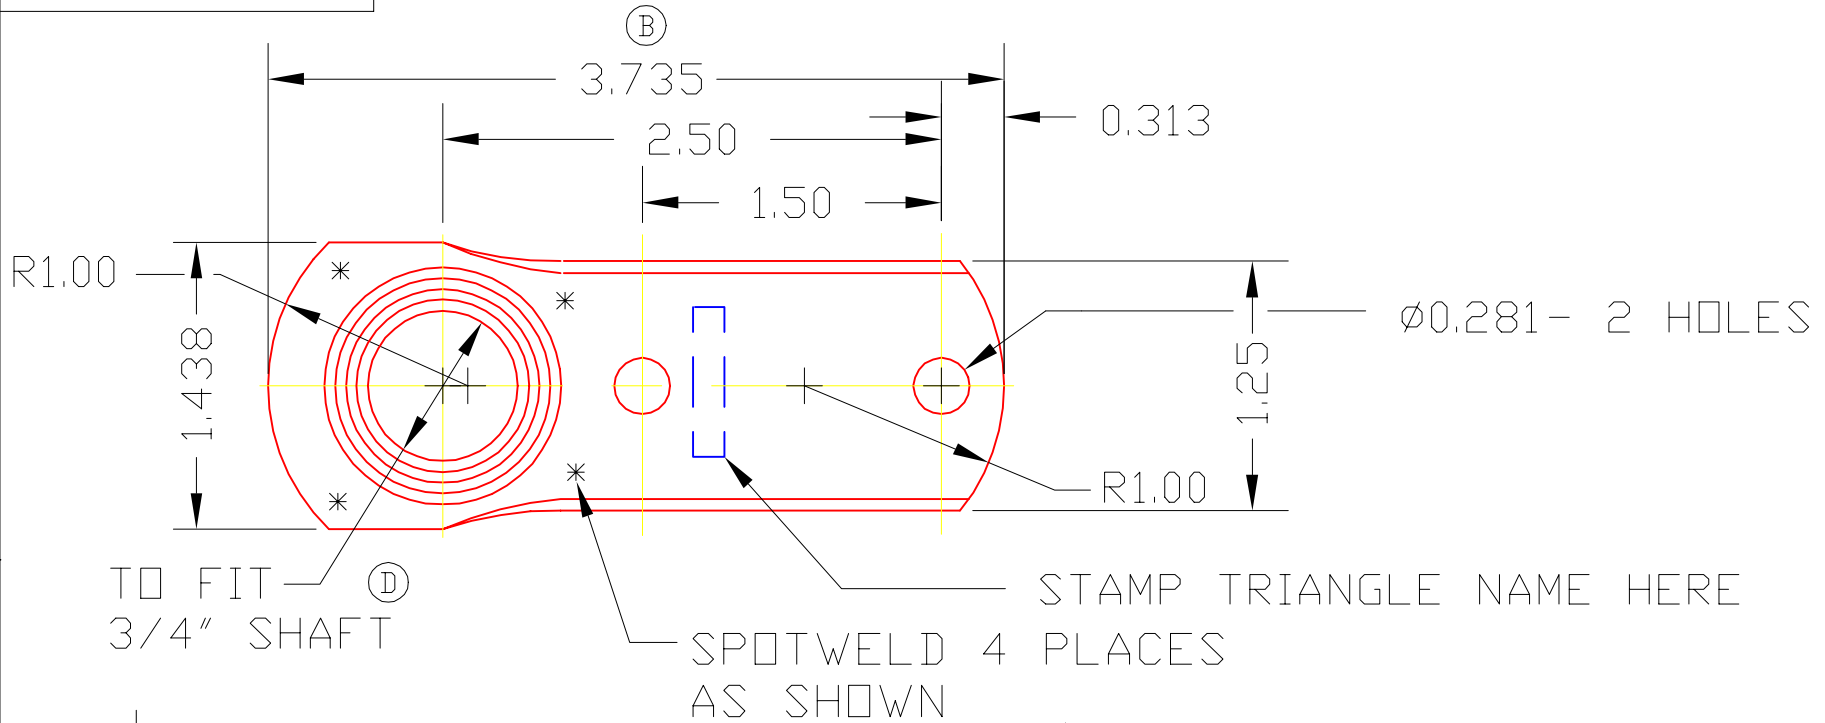

CDN12

2	N12	BRG. BALL	1
1	2470	FLANGE	2
DET	PART NUMBER	DESCRIPTION	AMT

A TRIANGLE MANUFACTURING CO.  
OSHKOSH, WI.

NAME ROD END BRG. ASS'Y

USED IN CD SERIES

DATE 11-16-87 PART NO.

DRAWN SP

CHECKED SP

SCALE 1 / 1

CDN12

FIT	////
PLATING	GALV.
MATERIAL	SEE DET.
ALL DIMS. $\pm 0.020$ UNLESS OTHERWISE SPECIFIED	

CHANGE LEVEL	
D	04-22-02