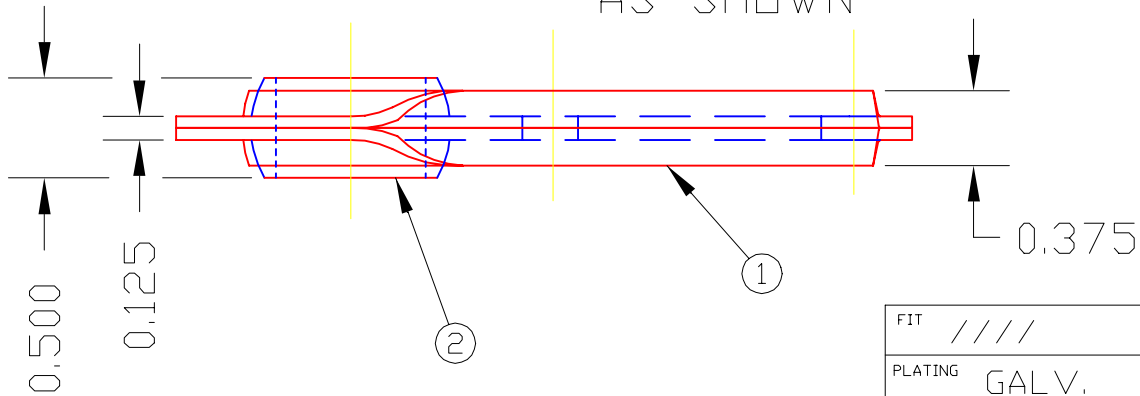

CDN12

2	N12	BRG. BALL	1
1	2470	FLANGE	2
DET	PART NUMBER	DESCRIPTION	AMT

A TRIANGLE MANUFACTURING CO.  
OSHKOSH, WI.

NAME ROD END BRG. ASS'Y

USED IN CD SERIES

DATE 11-16-87 PART NO.

DRAWN SP

CHECKED SP

SCALE 1 / 1

CDN12

FIT	////
PLATING	GALV.
MATERIAL	SEE DET.
ALL DIMS. $\pm 0.020$ UNLESS OTHERWISE SPECIFIED	

CHANGE LEVEL	
D	04-22-02