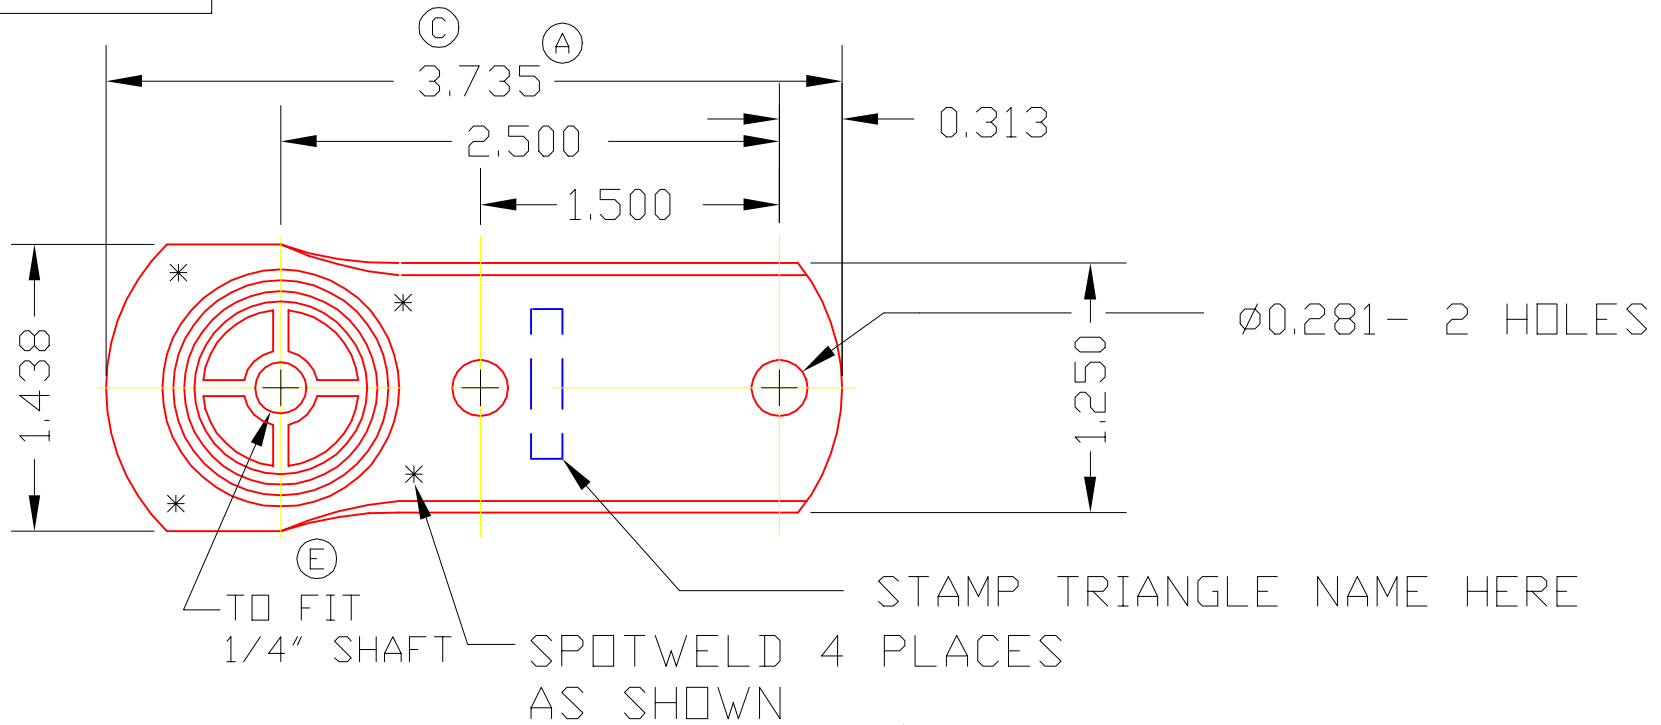

CDN4

2	N4	BRG. BALL	1
1	2470	FLANGE	2
DET	PART NUMBER	DESCRIPTION	AMT

A TRIANGLE MANUFACTURING CO.
OSHKOSH, WI.

NAME ROD END BRG. ASS'Y

USED IN CD SERIES

DATE 11-27-62 PART NO.

DRAWN BW-88

CHECKED SP

SCALE 1 / 1

CDN4

LUB.	NONE
PLATING	GALV.
MATERIAL	SEE DET.
ALL DIMS. ± 0.020 UNLESS OTHERWISE SPECIFIED	

CHANGE LEVEL
E 04-17-02