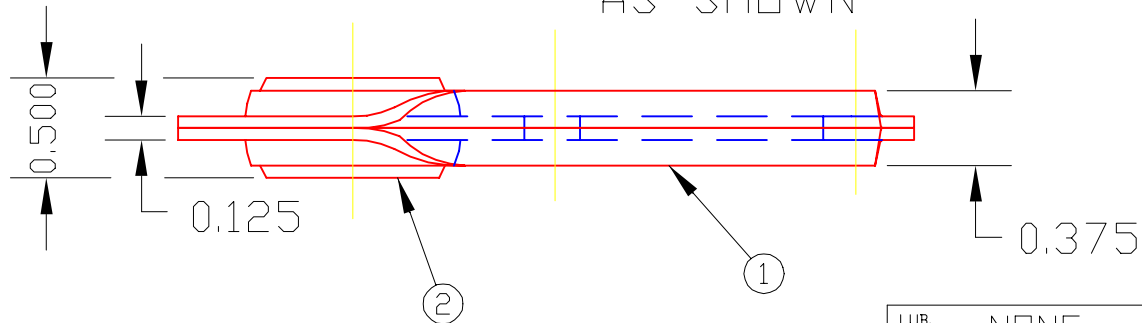

CDN4

2	N4	BRG. BALL	1
1	2470	FLANGE	2
DET	PART NUMBER	DESCRIPTION	AMT

A TRIANGLE MANUFACTURING CO.
OSHKOSH, WI.

NAME ROD END BRG. ASS'Y

USED IN CD SERIES

DATE 11-27-62 PART NO.

DRAWN BW-88

CHECKED SP

SCALE 1 / 1

CDN4

LUB.	NONE
PLATING	GALV.
MATERIAL	SEE DET.
ALL DIMS. ± 0.020 UNLESS OTHERWISE SPECIFIED	

CHANGE LEVEL
E 04-17-02