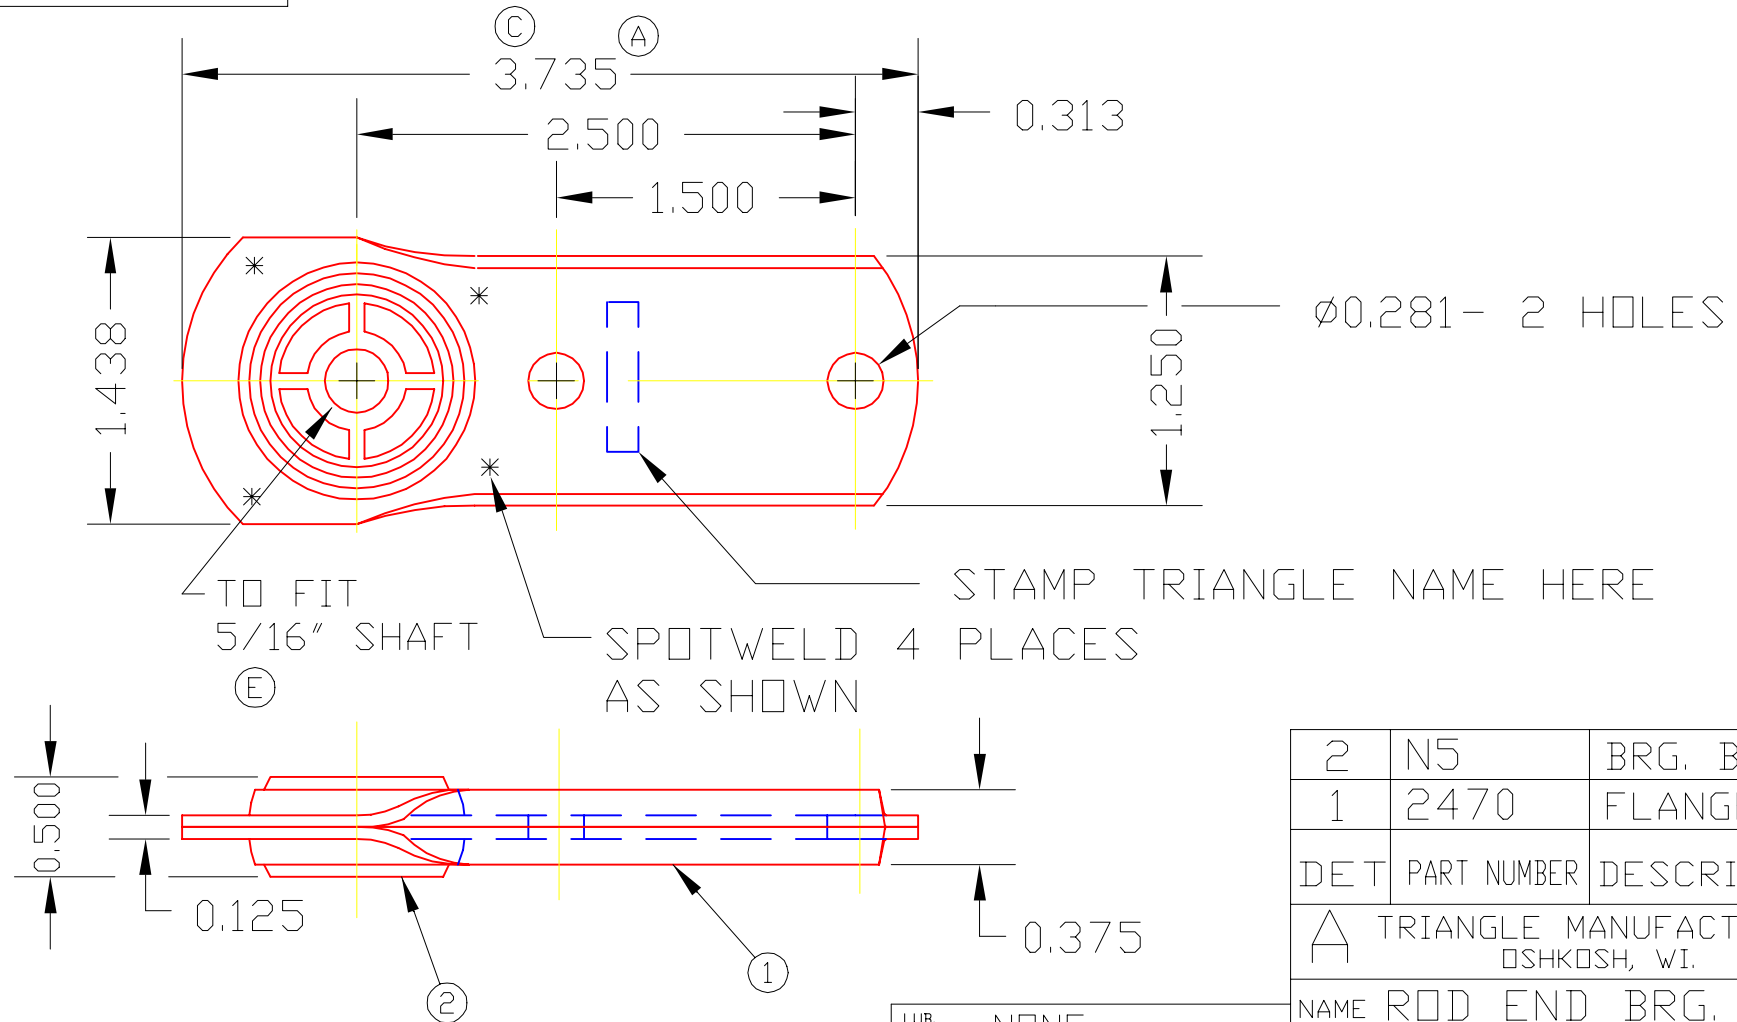

CDN5

2	N5	BRG. BALL	1
1	2470	FLANGE	2
DET	PART NUMBER	DESCRIPTION	AMT

A TRIANGLE MANUFACTURING CO.  
OSHKOSH, WI.

NAME ROD END BRG. ASS'Y

USED IN CD SERIES

DATE 11-27-62 PART NO.

DRAWN BW-88

CHECKED SP

SCALE 1 / 1

CDN5

LUB.	NONE
PLATING	GALV.
MATERIAL	SEE DET.
ALL DIMS. $\pm 0.020$ UNLESS OTHERWISE SPECIFIED	

CHANGE LEVEL
E 04-17-02