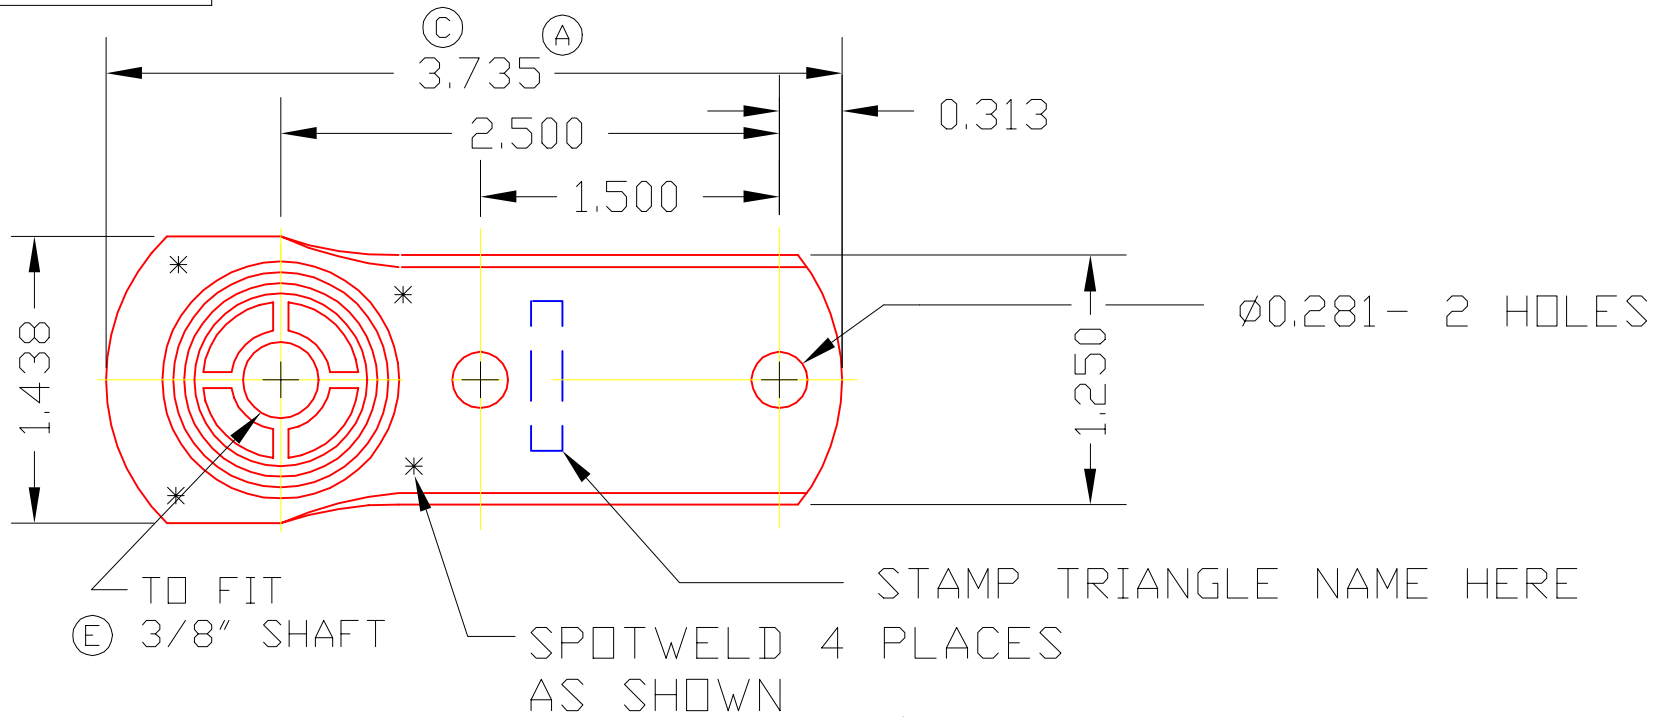

CDN6

2	N6	BRG. BALL	1
1	2470	FLANGE	2
DET	PART NUMBER	DESCRIPTION	AMT

▲ TRIANGLE MANUFACTURING CO.
OSHKOSH, WI.

NAME ROD END BRG. ASS'Y

USED IN CD SERIES

DATE 11-27-62 PART NO.

DRAWN BW-88

CHECKED SP

SCALE 1 / 1

CDN6

LUB.	NONE
PLATING	GALV.
MATERIAL	SEE DET.
ALL DIMS. ±.020 UNLESS OTHERWISE SPECIFIED	

CHANGE LEVEL
E 04-22-02