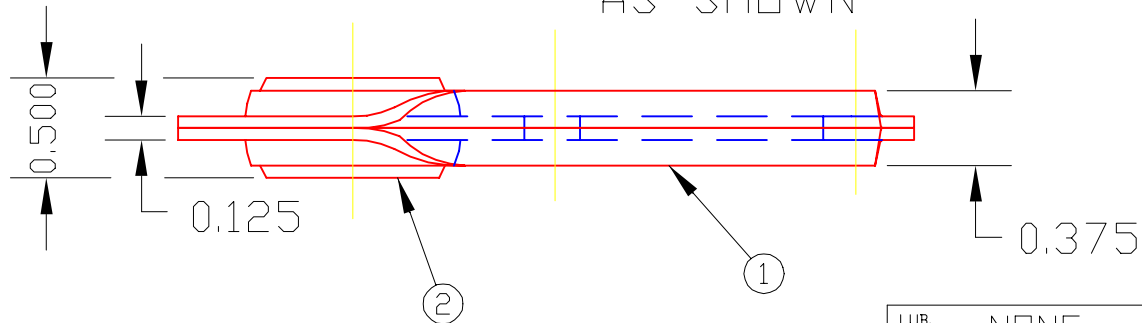

CDN6

2	N6	BRG. BALL	1
1	2470	FLANGE	2
DET	PART NUMBER	DESCRIPTION	AMT

▲ TRIANGLE MANUFACTURING CO.
OSHKOSH, WI.

NAME ROD END BRG. ASS'Y

USED IN CD SERIES

DATE 11-27-62 PART NO.

DRAWN BW-88

CHECKED SP

SCALE 1 / 1

CDN6

LUB.	NONE
PLATING	GALV.
MATERIAL	SEE DET.
ALL DIMS. ±.020 UNLESS OTHERWISE SPECIFIED	

CHANGE LEVEL
E 04-22-02