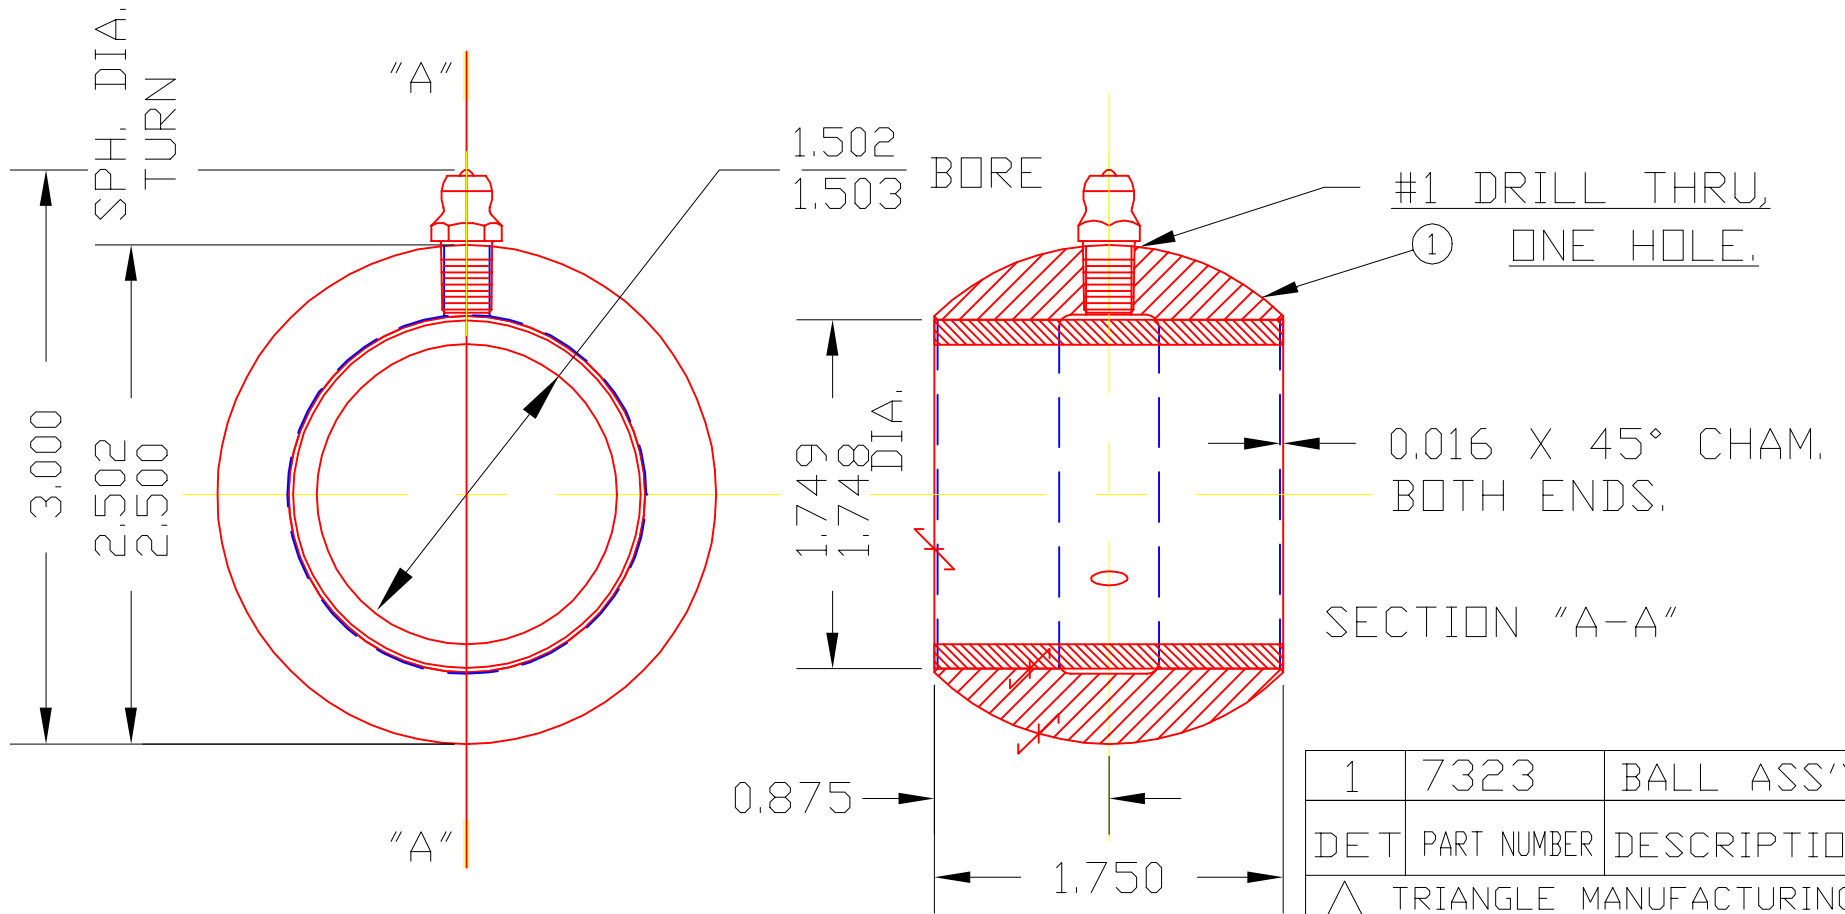

U24G

1	7323	BALL ASS'Y	1
DET	PART NUMBER	DESCRIPTION	AMT
<p>▲ TRIANGLE MANUFACTURING CO. OSHKOSH, WI.</p>			
NAME BRG. BALL - CAST IRON			

FIT	////
PLATING	////
MATERIAL	SEE DET.
ALL DIMS ±.020 UNLESS SPECIFIED	

USED IN	U
DATE	7-6-62
DRAWN	BW-88
CHECKED	////
SCALE	1 / 1
PART NO.	U24G

CHANGE LEVEL
E 12-03-99