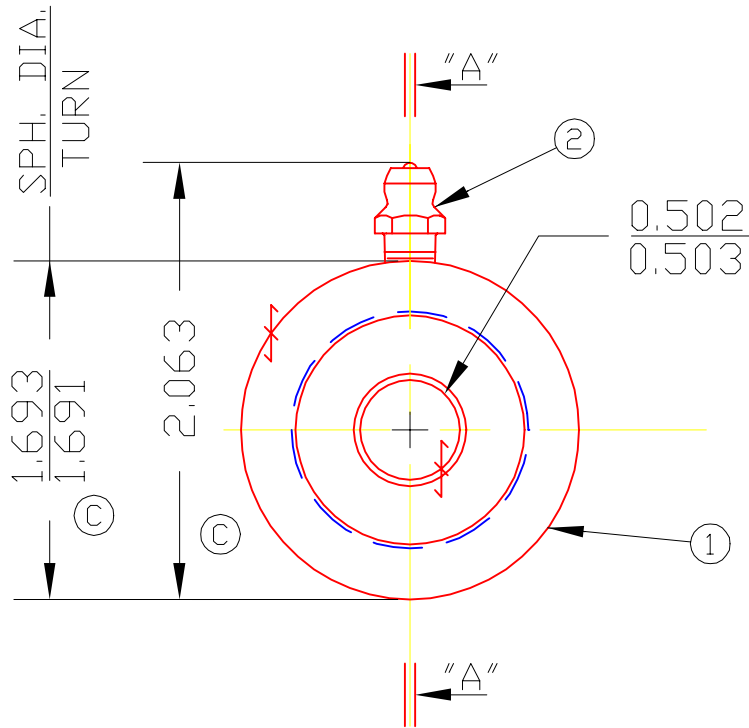

J8G

REAM

2	1650	FITTING	1
1	J8H	CASTING	1
DET	PART NUMBER	DESCRIPTION	AMT

△ TRIANGLE MANUFACTURING CO.
OSHKOSH, WI.

NAME BRG. BALL-CAST IRON

USED IN J

DATE 6-11-62

PART NO.

DRAWN BW-88

CHECKED MJK

SCALE 1 / 1

J8G

CHANGE LEVEL
C 06-14-88

MATERIAL	SEE DET.
ALL DIMS ±.020 UNLESS SPECIFIED	