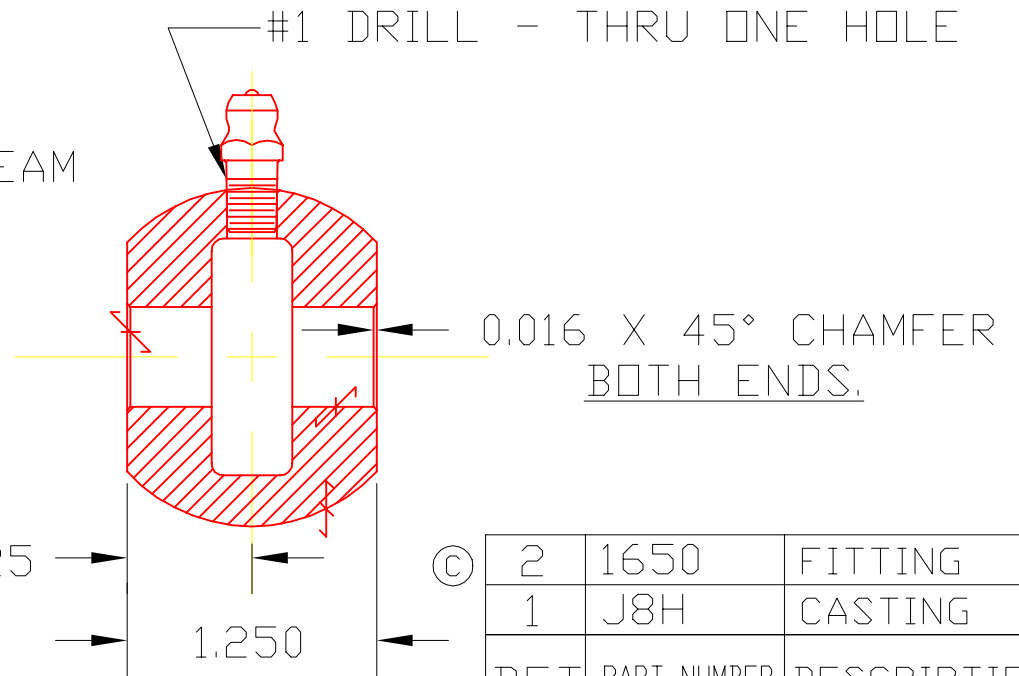

J8G

REAM

2	1650	FITTING	1
1	J8H	CASTING	1
DET	PART NUMBER	DESCRIPTION	AMT

△ TRIANGLE MANUFACTURING CO.
OSHKOSH, WI.

NAME BRG. BALL-CAST IRON

USED IN J

DATE 6-11-62

PART NO.

DRAWN BW-88

CHECKED MJK

SCALE 1 / 1

J8G

CHANGE LEVEL
C 06-14-88

MATERIAL	SEE DET.
ALL DIMS ±.020 UNLESS SPECIFIED	