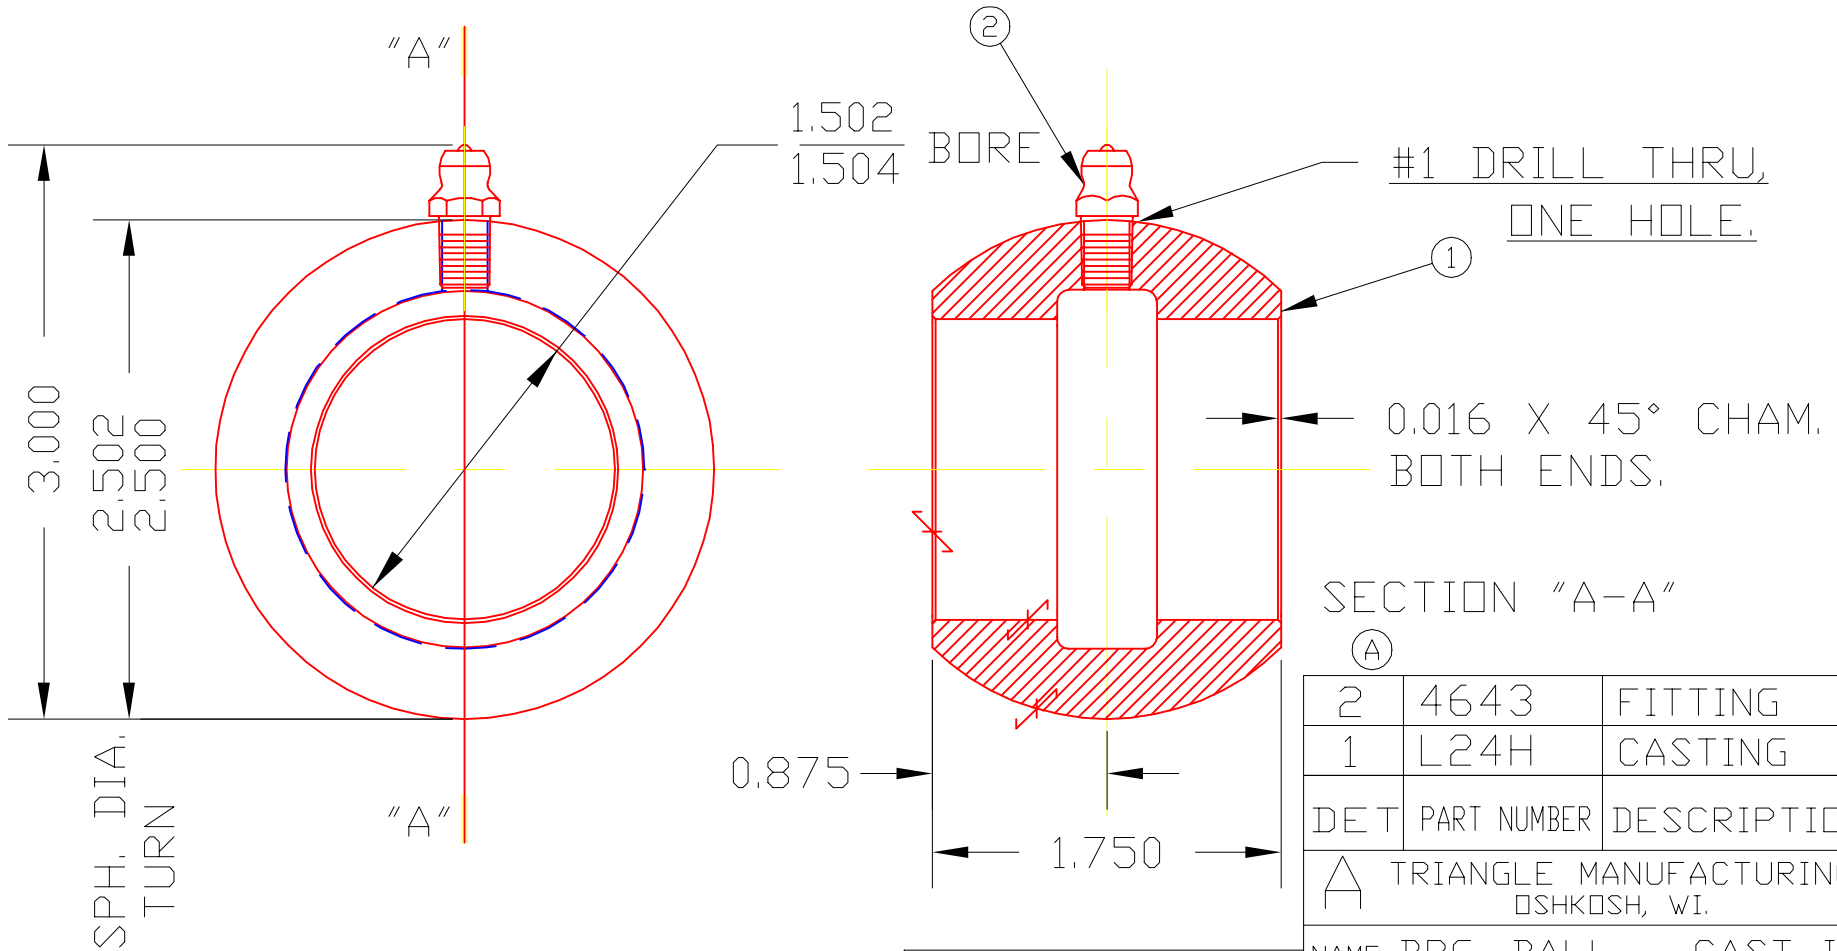

L24G

2	4643	FITTING	1
1	L24H	CASTING	1
DET	PART NUMBER	DESCRIPTION	AMT

TRIANGLE MANUFACTURING CO.
OSHKOSH, WI.

NAME BRG. BALL - CAST IRON

USED IN	L
DATE	7-9-62
DRAWN	DR-98
CHECKED	////
SCALE	1 / 1

L24G

FIT	////
PLATING	////
MATERIAL	SEE DET.
ALL DIMS ±.020 UNLESS SPECIFIED	

CHANGE LEVEL
D 12-02-99