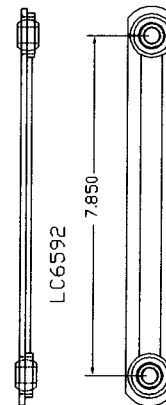

TRIANGLE MFG. CO. MISCELLANEOUS LINKAGES

TYPICAL SELF ALIGNING END

TRIANGLE MANUFACTURING CO.
P.O. BOX 1070
OSHKOSH, WI. 54903-1070
PHONE 920-235-3710
FAX 920-235-4523

LB4933

16.141