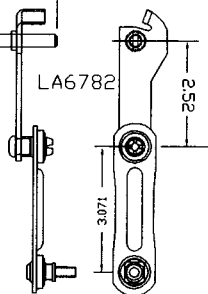

TRIANGLE MFG. CO. MISCELLANEOUS LINKAGES

TYPICAL SELF ALIGNING END

TRIANGLE MANUFACTURING CO.
P.O. BOX 1070
OSHKOSH, WI. 54903-1070
PHONE 920-235-3710
FAX 920-235-4523

LB4933

16.141