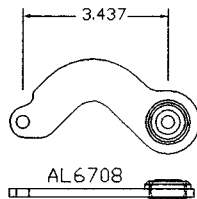

TRIANGLE MFG. CO. MISCELLANEOUS LINKAGES

TYPICAL SELF ALIGNING END

TRIANGLE MANUFACTURING CO.
P.O. BOX 1070
OSHKOSH, WI. 54903-1070
PHONE 920-235-3710
FAX 920-235-4523

LB4933

16.141